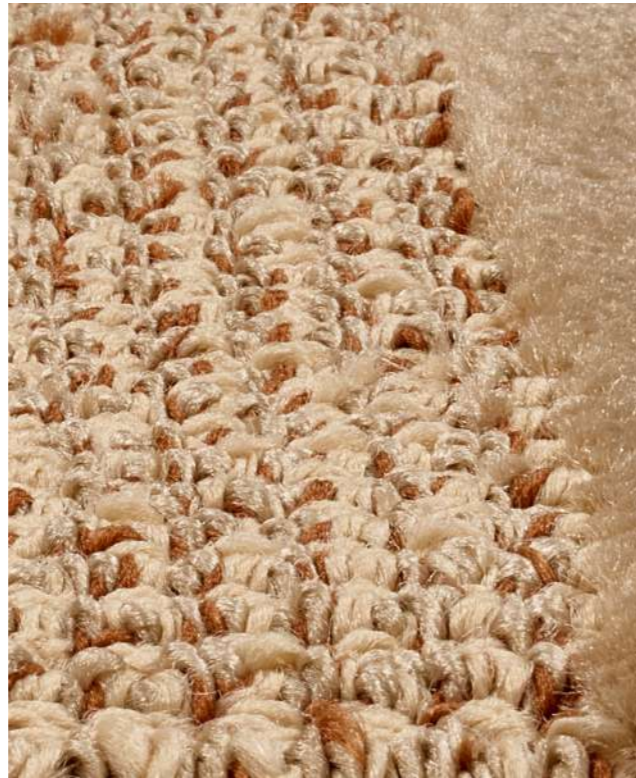

PARAGON-CARAMEL-CU