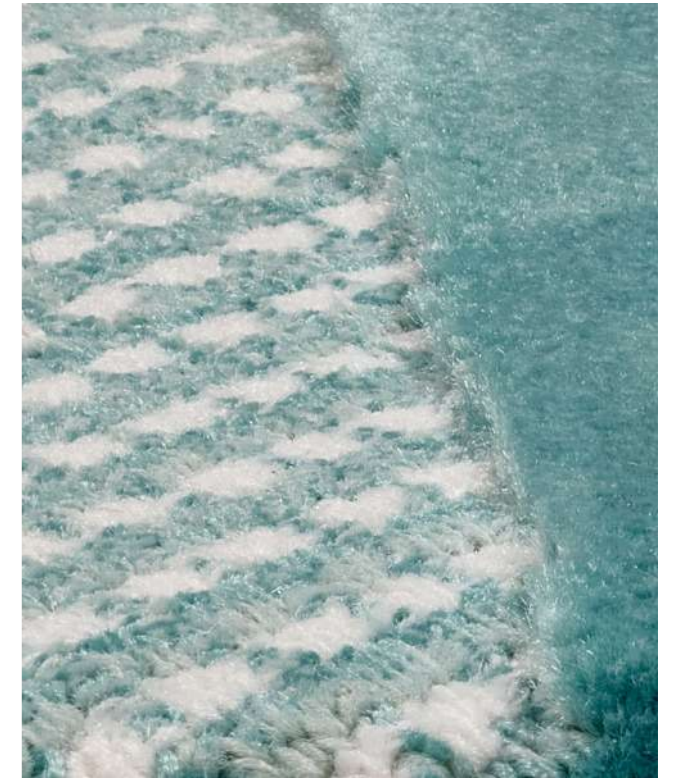

PARAGON-FORMENTERA-CU